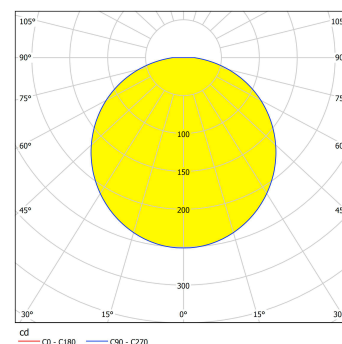

### Technical Information

Material number	66251
Type	mirror light
Max.Watt incl.transformer/driver	15W
Illuminant Type (1)	LED
Lumen with Cover	774
Kelvin Complete	3000K
Glass/Shade Material	plastic
Function	LED not replaceable
Operation Voltage	220-240V,50/60Hz
Article Length (in mm/in)	900
Article Height (in mm/in)	40
Article Overhang (in mm/in)	160
Protection Degree	IP44
Protection Class	2
Net Weight (in kg)	0.39
Colour Tolerance (LED, SDCM)	<6
Enclosure Material	aluminium, plastic
Enclosure Colour	chrome, silver
lifetime (Lx)	L70
Nominal Lifetime (in h)	25000
Serial name	PANDELLA PRO